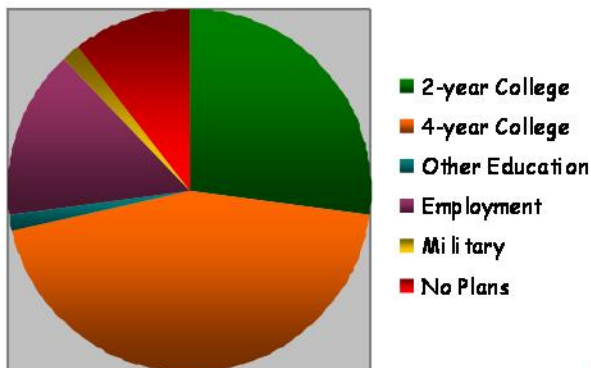

Margaret Beeks Elementary

709 Airport Road
Blacksburg, VA 24060
(540) 951-5700
Principal: Micah Mefford
Grades: PK-5
2010-11: Fully Accredited
Fall 2010 enrollment: 422
www.mcps.org/mbes/

Price's Fork Elementary

4237 Price's Fork Road
Blacksburg, VA 24060
(540) 951-5736
Principal: Dollie Cottrill
Grades: PK-5
2010-11: Fully Accredited
Fall 2010 enrollment: 219
www.mcps.org/PFES/

Shawsville Middle

4179 Old Town Road
Shawsville, VA 24162
(540) 368-2262
Principal: David Dickinson
Grades: 6-8
2010-11: Fully Accredited
Fall 2010 enrollment: 216
www.mcps.org/sms/

High Schools

Auburn High

4163 Riner Road
Riner, VA 24149
(540) 382-5160
Principal: Carl Pauli
Grades: 9-12
2010-11: Fully Accredited
Fall 2010 enrollment: 393
www.mcps.org/AHS/

Blacksburg High

520 Patrick Henry Drive
Blacksburg, VA 24060
(540) 951-5706
Principal: Michael Hurst
Grades: 9-12
2010-11: Fully Accredited
Fall 2010 enrollment: 1,076
www.mcps.org/bhs/

Christiansburg High

100 Independence Blvd.
Christiansburg, VA 24073
(54) 382-5178
Principal: Rhonda Poindexter
Grades: 9-12
2010-11: Fully Accredited
Fall 2010 enrollment: 1,091
www.mcps.org/chs/

Eastern Montgomery High

4695 Crozier Road
Elliston, VA 24087
(540) 268-3010
Principal: Danny Knott
Grades: 9-12
2010-11: Fully Accredited
Fall 2010 enrollment: 308
www.mcps.org/emhs/

Post High School Graduation Plans

LOCAL COLLEGES

New River Community College
Radford University
Virginia Tech
Roanoke College
Hollins University
Ferrum College