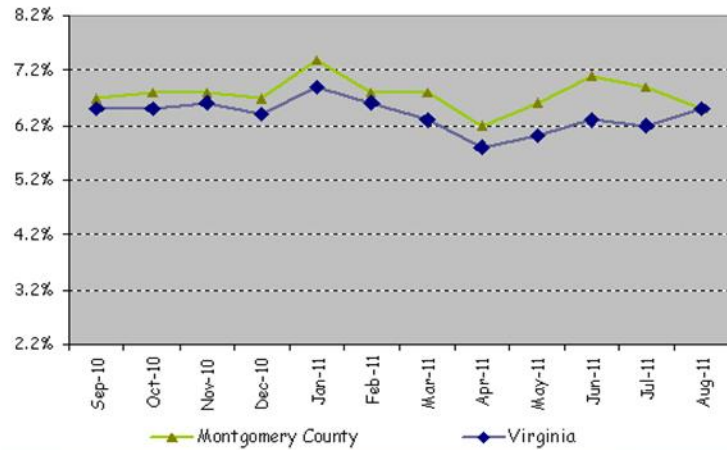

Cost of Living Index - 2nd Quarter 2011

On the Cost of Living Graph, the National Average is set to zero. The numbers on the horizontal axis represent the percent difference in the cost of an item in the region versus the National Average cost.

* The closest reporting metro area

Montgomery County

www.montva.com

Southwest Virginia

Civilian Labor Force (August 2011)

46,714

Unemployment Rate

Employment by Industry

Labor Force by Education

H.S. Diploma	24.9%
Some College	16.0%
Associates	7.4%
Bachelors	18.5%
Graduate	21.1%

Largest Employers

Virginia Tech
 Montgomery County School Board
 Alliant Techsystems, Inc
 Moog Inc
 Echosphere Corp