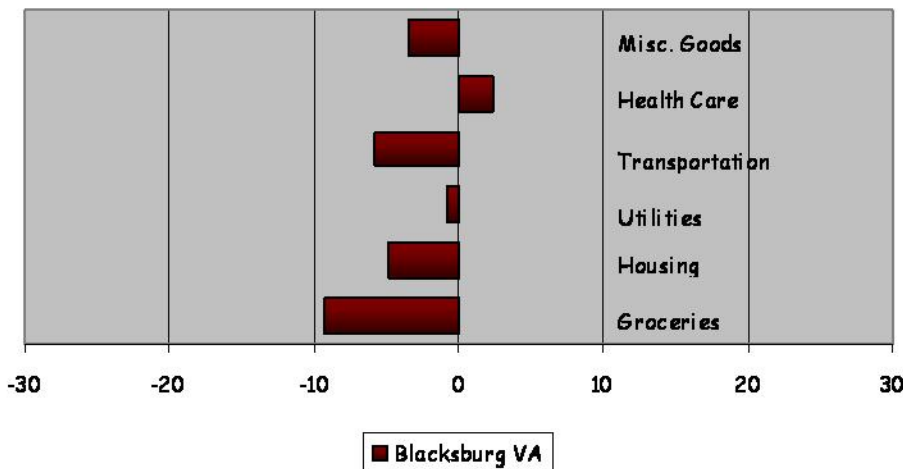

Distribution by Age (Under 20)

Montgomery County

www.montva.com

Summaries of Southwest Virginia

Housing:

Occupied Housing - 90.7%
 Occupied by Owner - 55.8%
 Occupied by Renter - 44.2%
 Vacant Housing - 9.3%

Cost of Living Index - 2nd Quarter 2011

On the Cost of Living Graph, the National Average is set to zero. The numbers on the horizontal axis represent the percent difference in the cost of an item in the region versus the National Average cost.