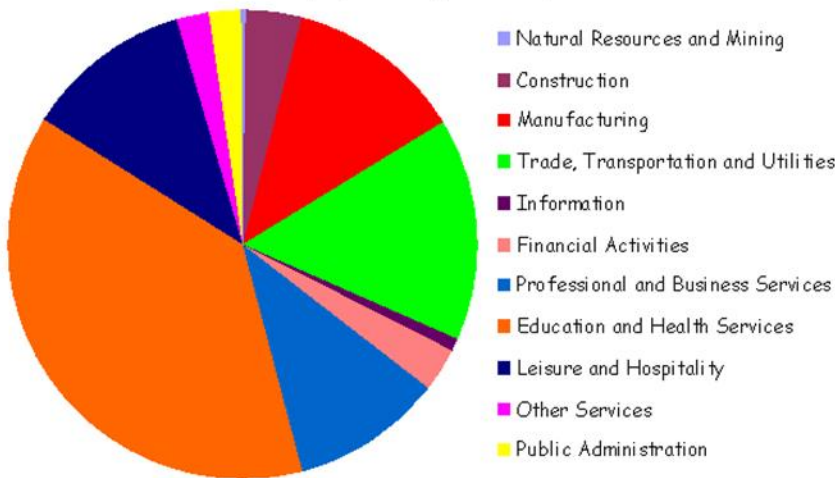

* The closest reporting metro area

Montgomery County

www.montva.com

Southwest Virginia

Civilian Labor Force (August 2011)

46,714

Unemployment Rate

Employment by Industry

Labor Force by Education

H.S. Diploma	24.9%
Some College	16.0%
Associates	7.4%
Bachelors	18.5%
Graduate	21.1%

Largest Employers

Virginia Tech
 Montgomery County School Board
 Alliant Techsystems, Inc
 Moog Inc
 Echosphere Corp