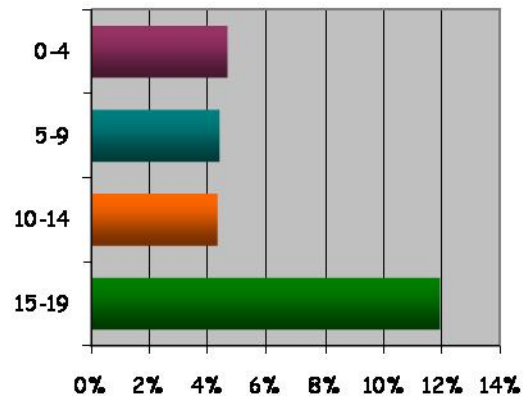

2010 Population: 94,392

Gender Distribution:

Male - 51.4%

Female - 48.3%

Ethnic Distribution:

White - 87.6%

Black - 3.9%

American Indian - 0.2%

Asian - 5.4%

Native Pacific Islander - 0.1%

Other - 2.8%

Hispanic (of any race) - 2.7%

* Estimate

Marital Status (Ages 15+):

Never Married - 49.5%

Married - 39.4%

Separated/Divorced - 7.1%

Widowed - 4.0%

Households:

Families - 54.5%

Families w/ Children - 24.3%

Living Alone - 26.8%

Population

Distribution by Age

Distribution by Age (Under 20)

Montgomery County

www.montva.com

Summaries of Southwest Virginia

Housing:

Occupied Housing - 90.7%
 Occupied by Owner - 55.8%
 Occupied by Renter - 44.2%
 Vacant Housing - 9.3%