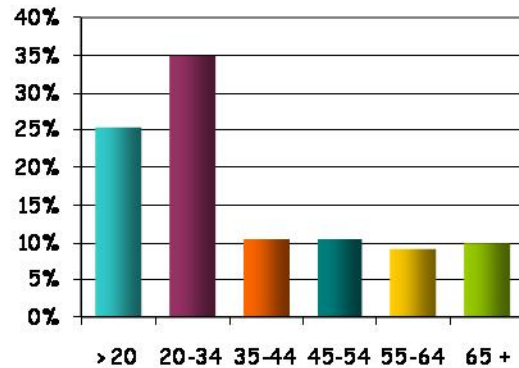

Asian - 5.4%

Native Pacific Islander - 0.1%

Other - 2.8%

Hispanic (of any race) - 2.7%

* Estimate

Marital Status (Ages 15+):

Never Married - 49.5%

Married - 39.4%

Separated/Divorced - 7.1%

Widowed - 4.0%

Households:

Families - 54.5%

Families w/ Children - 24.3%

Living Alone - 26.8%

Population

Distribution by Age

Distribution by Age (Under 20)

Montgomery County

www.montva.com

Summaries of Southwest Virginia

Housing:

Occupied Housing - 90.7%
 Occupied by Owner - 55.8%
 Occupied by Renter - 44.2%
 Vacant Housing - 9.3%