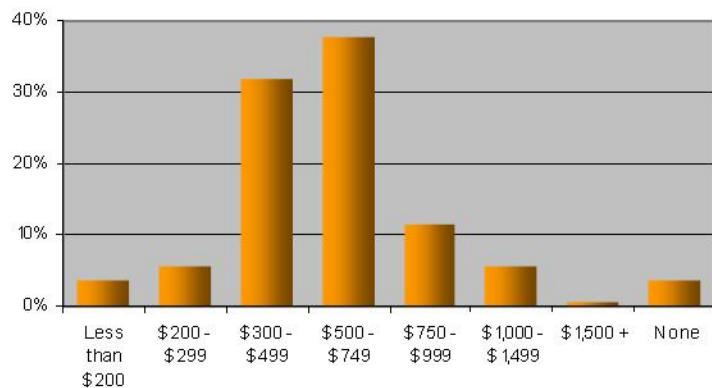

Montgomery County: Monthly Rent