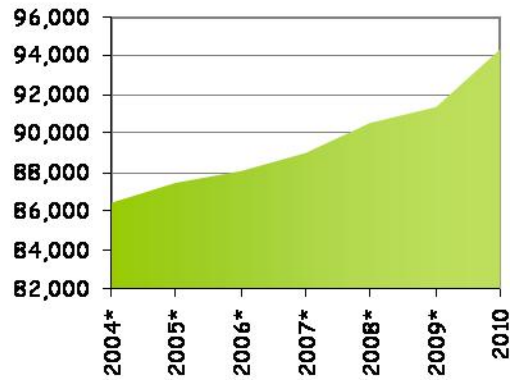

2010 Population: 94,392

Gender Distribution:

Male - 51.4%

Female - 48.3%

Ethnic Distribution:

White - 87.6%

Black - 3.9%

American Indian - 0.2%

Asian - 5.4%

Native Pacific Islander - 0.1%

Other - 2.8%

Hispanic (of any race) - 2.7%

* Estimate

Marital Status (Ages 15+):

Never Married - 49.5%

Married - 39.4%

Separated/Divorced - 7.1%

Widowed - 4.0%

Households:

Families - 54.5%

Families w/ Children - 24.3%

Living Alone - 26.8%

Population

Distribution by Age

Distribution by Age (Under 20)

Montgomery County

www.montva.com

Summaries of Southwest Virginia

Housing:

Occupied Housing - 90.7%
 Occupied by Owner - 55.8%
 Occupied by Renter - 44.2%
 Vacant Housing - 9.3%