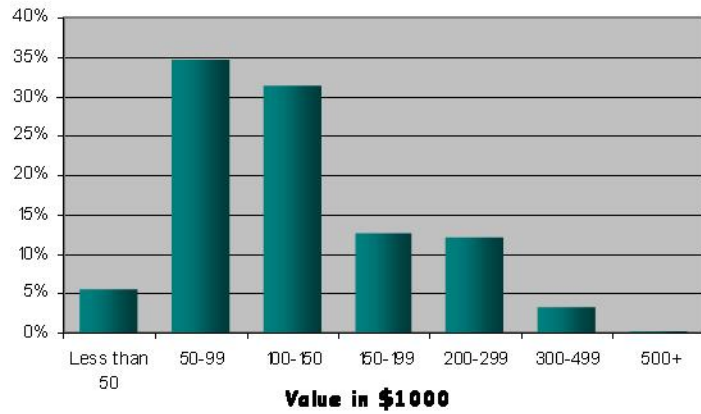

Montgomery County

www.montva.com

Summaries of Southwest Virginia

Housing:

Occupied Housing - 90.7%
Occupied by Owner - 55.8%
Occupied by Renter - 44.2%
Vacant Housing - 9.3%

Median Home Value - $177,600
Median Monthly Rent - $705

Median Ownership Costs - $1,279
(with a mortgage)
Median Ownership Costs - $311
(without a mortgage)

Montgomery County: Home Value