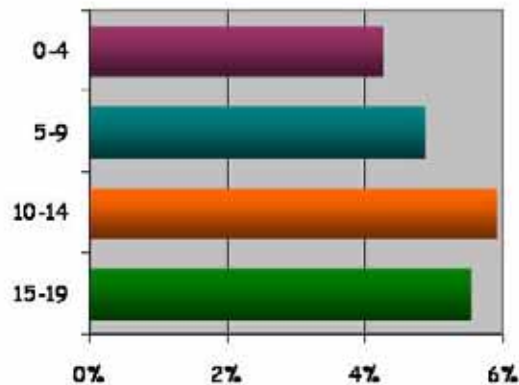

Other - 0.5%

Hispanic (of any race) - 0.6%

* Estimate

Marital Status (Ages 15+):

Never Married - 16.3%

Married - 70.0%

Separated/Divorced - 7.5%

Widowed - 6.2%

Households:

Families - 74.3%

Families w/ Children - 28.3%

Living Alone - 23.3%

Population

Distribution by Age

Distribution by Age (Under 20)

Bland County