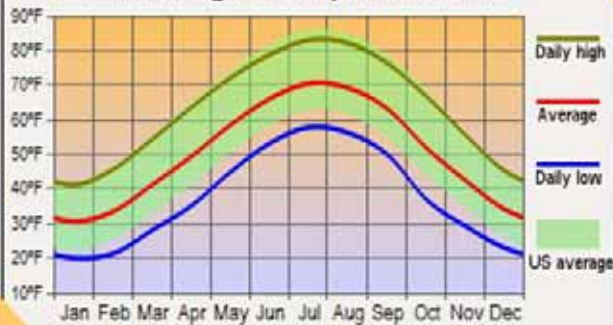

Average Temperatures

Geography

Towns & Communities: Bastian, Bland, Ceres, Rocky Gap,

Major Roads: I 77, US 42, US 52, US 61, US 98, US 498

Climate

Average Temperature	Average Annual Precipitation
January -33°F	Rainfall -37.46 "
July -71°F	Snowfall -19.80 "