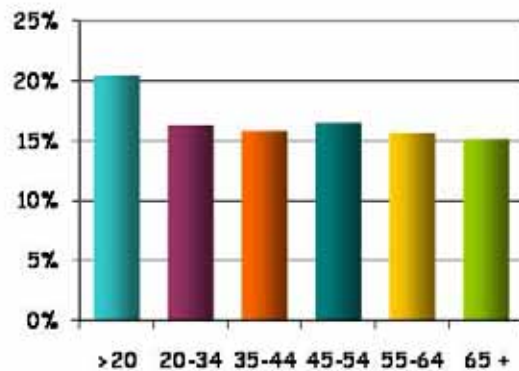

Other - 0.5%

Hispanic (of any race) - 0.6%

* Estimate

Marital Status (Ages 15+):

Never Married - 16.3%

Married - 70.0%

Separated/Divorced - 7.5%

Widowed - 6.2%

Households:

Families - 74.3%

Families w/ Children - 28.3%

Living Alone - 23.3%

Population

Distribution by Age

Distribution by Age (Under 20)

Bland County