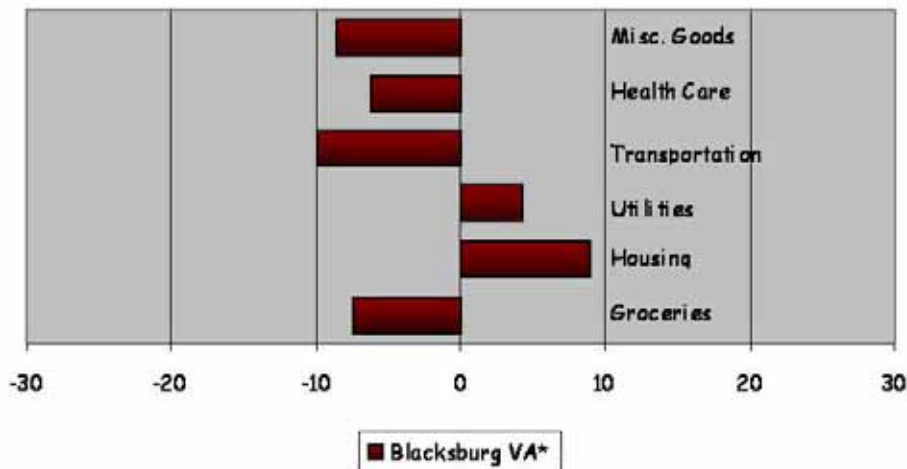

Cost of Living Index - 1st Quarter 2009

On the Cost of Living Graph, the National Average is set to zero. The numbers on the horizontal axis represent the percent difference in the cost of an item in the region versus the National Average cost.

* The closest reporting metro area