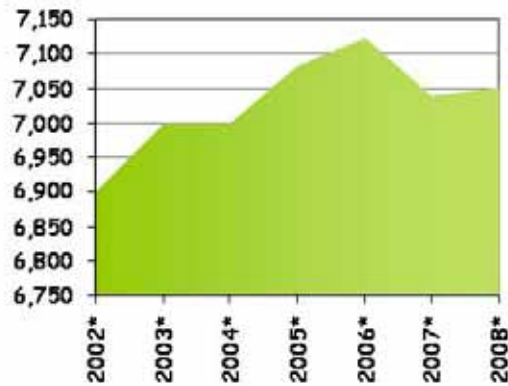

Bland County

www.bland.org

Subplots of Southwest Virginia

2008 Population: 7,051*

Gender Distribution:

Male - 54.1%

Female - 45.9%

Ethnic Distribution:

White - 94.8%

Black - 4.5%

American Indian - 0.1%

Asian - 0.1%

Native Pacific Islander - 0%

Other - 0.5%

Hispanic (of any race) - 0.6%

* Estimate

Marital Status (Ages 15+):

Never Married - 16.3%

Married - 70.0%

Separated/Divorced - 7.5%

Widowed - 6.2%

Households:

Families - 74.3%

Families w/ Children - 28.3%

Living Alone - 23.3%

Population