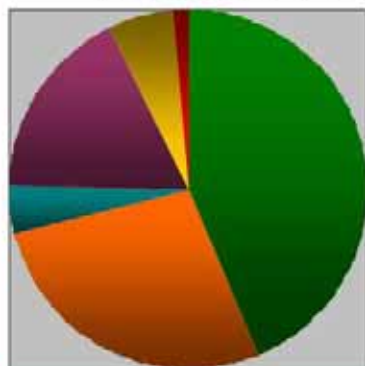

Bland County Public Schools

Superintendent: Mr. Donald Hodock
361 Bears Trail, Bastian, VA 24314
(276) 688-3361

Elementary/Middle Schools

Bland Elementary

31 Rocket Drive
Bland, VA 24315
(276) 688-3621
Principal: Ms. Diana Tibbs

Grades: K-7
2008-09: Fully Accredited
Fall 2008 enrollment: 294
www.bland.k12.va.us/bes/

Rocky Gap Elementary

P.O. Box 339
Rocky Gap, VA 24366
(276) 928-1086
Principal: William Miller

Grades: K-7
2008-09: Fully Accredited
Fall 2008 enrollment: 242
www.bland.k12.va.us/rges/RGES%20'06/

High Schools

Bland High

31 Rocket Drive
Bland, VA 24315
(276) 688-3621
Principal: Mr. Kevin Siers

Grades: 8-12
2008-09: Fully Accredited
Fall 2008 enrollment: 199
www.bland.k12.va.us/bhs/2007-2008/homepage.htm

Rocky Gap High

P.O. Box 9
Rocky Gap, VA 24366
(276) 928-1100
Principal: Mr. Eric Workman

Grades: 8-12
2008-09: Fully Accredited
Fall 2008 enrollment: 195
www.bland.k12.va.us/rghs/

Post High School Graduation Plans

- 2-year College
- 4-year College
- Other Education
- Employment
- Military
- No Plans

LOCAL COLLEGES

Bluefield College
Wytheville Community College
New River Community College
National College of Business & Technology - Bluefield Campus