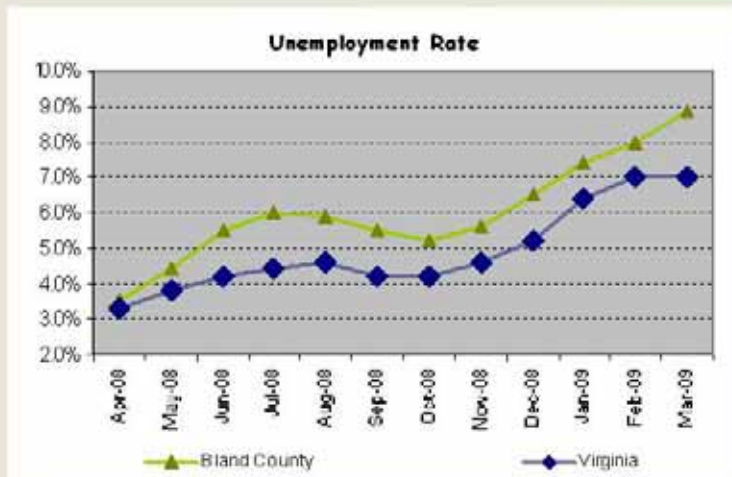

Bland County

www.bland.org

Civilian Labor Force
(March 2009)

3,635