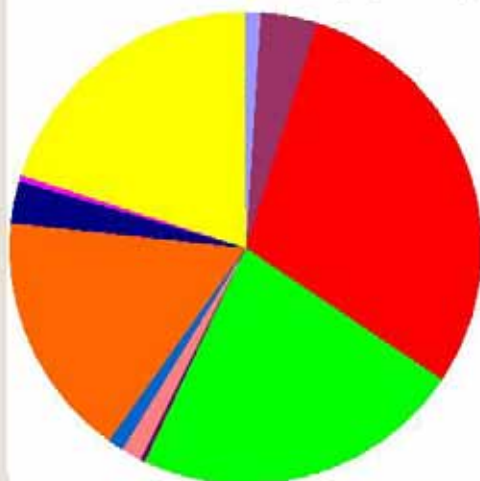

* The closest reporting metro area

Bland County

www.bland.org

Civilian Labor Force
(March 2009)

3,635

Employment by Industry

- Natural Resources and Mining
- Construction
- Manufacturing
- Trade, Transportation and Utilities
- Information
- Financial Activities
- Professional and Business Services
- Education and Health Services
- Leisure and Hospitality
- Other Services
- Public Administration