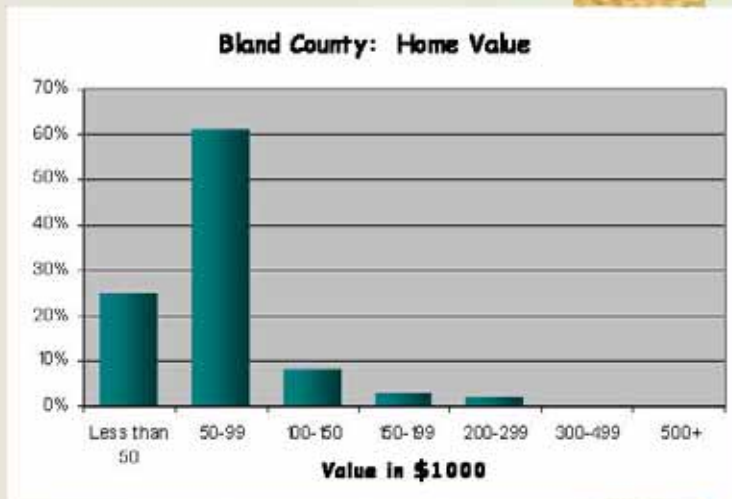

Bland County

www.bland.org

Summaries of Southwest Virginia

Housing:

- Occupied Housing - 81.2%
  - Occupied by Owner - 86.1%
  - Occupied by Renter - 13.9%
- Vacant Housing - 18.8%
  - For Recreational User - 9.9%

Median Home Value - $70,500
Median Monthly Rent - $349

Median Ownership Costs - $626
(with a mortgage)
Median Ownership Costs - $170
(without a mortgage)