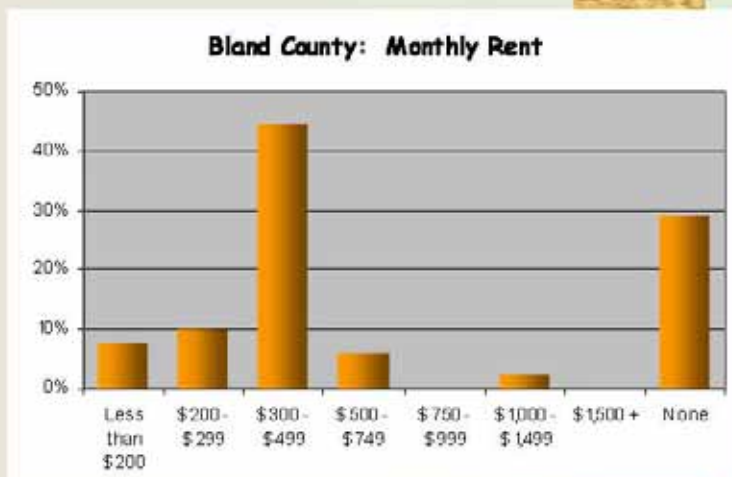

www.bland.org

Summaries of Southwest Virginia

Housing:

- Occupied Housing - 81.2%
 - Occupied by Owner - 86.1%
 - Occupied by Renter - 13.9%
- Vacant Housing - 18.8%
 - For Recreational User - 9.9%

Median Home Value - \$70,500
 Median Monthly Rent - \$349

Median Ownership Costs - \$626
 (with a mortgage)
 Median Ownership Costs - \$170
 (without a mortgage)

Cost of Living Index - 1st Quarter 2009

On the Cost of Living Graph, the National Average is set to zero. The numbers on the horizontal axis represent the percent difference in the cost of an item in the region versus the National Average cost.